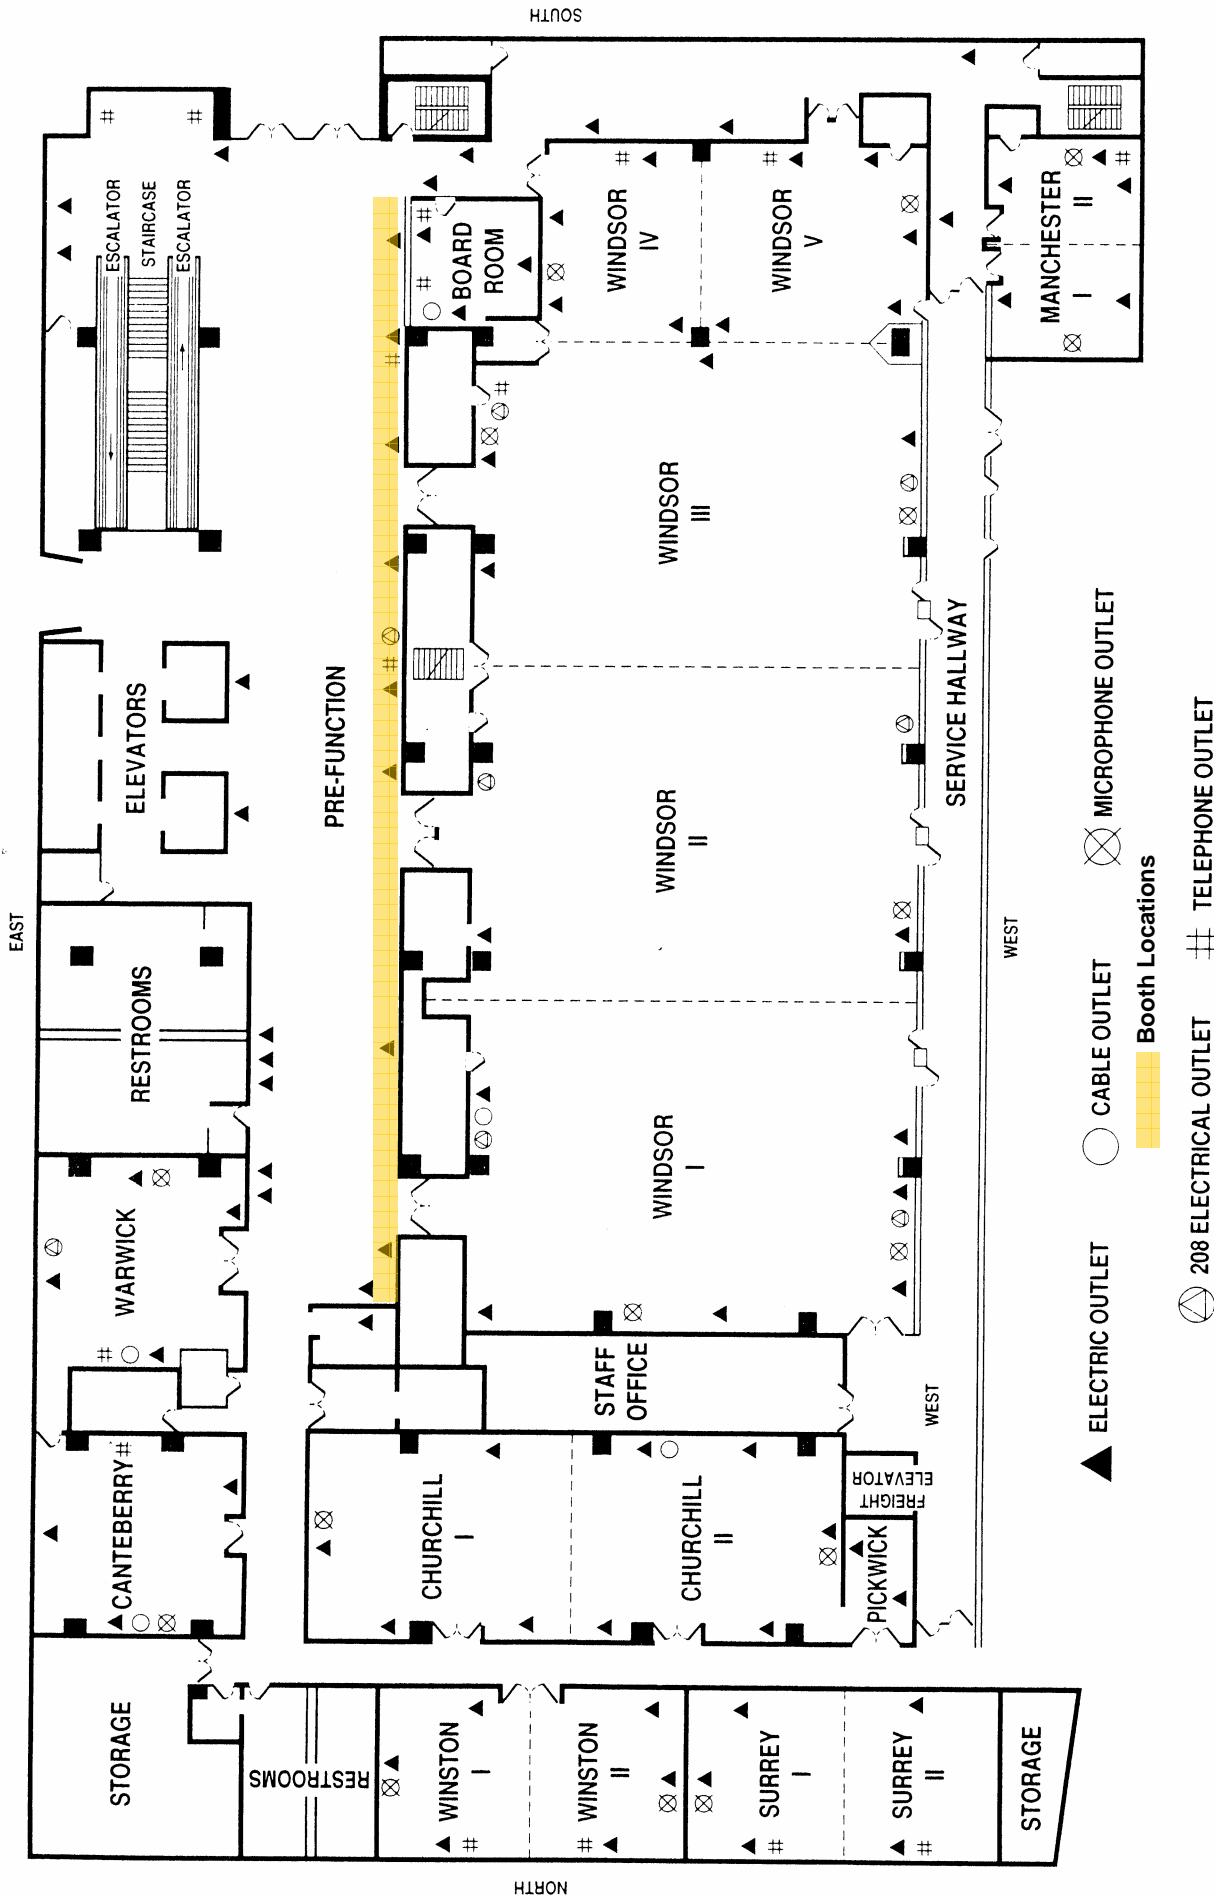

# Marriott Hotel, Jackson, MS Floor Plan

- ▲ ELECTRIC OUTLET
- CABLE OUTLET
- ⊗ MICROPHONE OUTLET
- Booth Locations
- ⊕ 208 ELECTRICAL OUTLET
- ⊞ TELEPHONE OUTLET